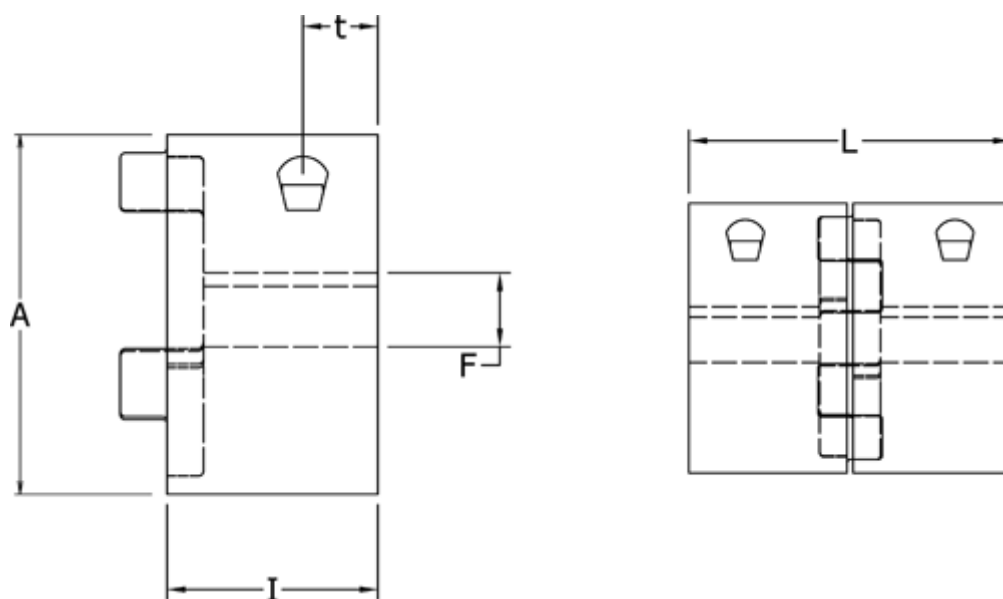

Data Sheet

Article number: 3335014M012

Description: Clamping Hub Klonex ES14
ALU Aluminium, Bore 12H7 mm

Measures

A = 30

F = 12

I = 11

L = 35